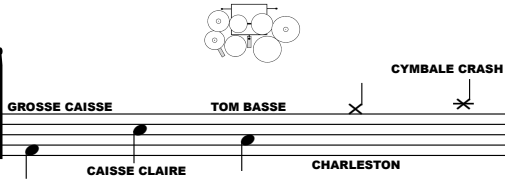

Web Drummer GROOVE SESSION n°

INTRO

Drum notation for the Intro section, measures 1-4. Includes a 4/4 time signature and a key signature of one sharp (F#).

SECTION 1

Drum notation for Section 1, measures 5-8. Includes a 4/4 time signature and a key signature of one sharp (F#).

Drum notation for Section 1, measures 9-12. Includes a 4/4 time signature and a key signature of one sharp (F#).

SECTION 2

Drum notation for Section 2, measures 13-16. Includes a 4/4 time signature and a key signature of one sharp (F#).

Drum notation for Section 2, measures 17-20. Includes a 4/4 time signature and a key signature of one sharp (F#).

ENDING

Drum notation for the Ending section, measures 21-24. Includes a 4/4 time signature and a key signature of one sharp (F#).