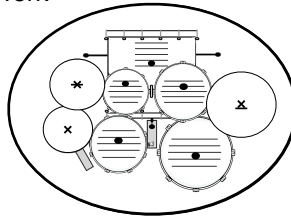

Web Drummer LAKE OF FIRE

MTV unplugged in New-York

NIRVANA

RODS STICKS

♩ = 75

Intro

Drum notation for the Intro section, measures 1-4. The top staff shows a sequence of accents (>) followed by eighth notes. The bottom staff shows a bass line of eighth notes.

Drum notation for measures 5-8. The top staff continues with eighth notes and includes a cross symbol (⊗) on the snare in measure 6. The bottom staff continues with eighth notes.

Verse 1

Drum notation for measures 9-10. The top staff continues with eighth notes and includes a cross symbol (⊗) on the snare in measure 10. The bottom staff continues with eighth notes.

Drum notation for measures 11-12. The top staff continues with eighth notes and includes a cross symbol (⊗) on the snare in measure 12. The bottom staff continues with eighth notes.

Chorus 1

Drum notation for measures 13-14. Measure 13 contains a double bar line with a repeat sign. Measure 14 shows a change in time signature to 2/4 and continues with eighth notes.

Verse 2

Drum notation for measures 15-18. The top staff continues with eighth notes and includes a cross symbol (⊗) on the snare in measure 18. The bottom staff continues with eighth notes.

Drum notation for measures 19-22. The top staff continues with eighth notes and includes a cross symbol (⊗) on the snare in measure 22. The bottom staff continues with eighth notes.