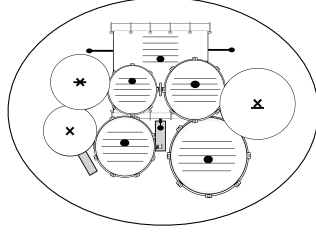

WebDrummer

SHAPE OF YOU

Ed Sheeran

CHORUS

♩ = 95

1 minute 9 secondes