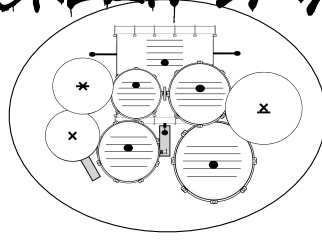

# Web Drummer Know your Enemy GREEN DAY

♩ = 130