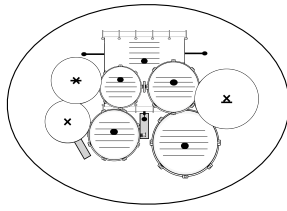

# Web Drummer BELIEVER

IMAGINE DRAGONS

♩ = 125