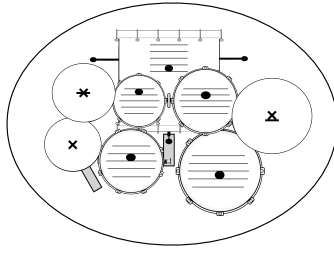

Web Drummer LIKE I LOVE YOU

JUSTIN TIMBERLAKE

♩ = 115

GROOVE

The musical notation consists of two staves in 4/4 time. The first staff begins with a double bar line and a repeat sign. The second staff begins with a measure number '3'. The notation includes quarter notes, eighth notes, and rests, with 'x' marks above notes indicating drum hits. Accents (>) are placed over certain notes. The piece concludes with a double bar line and repeat dots.