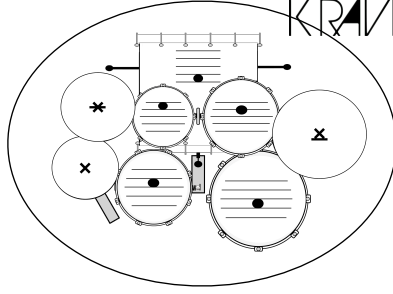

# Web Drummer FLY AWAY

LENNY  
KRAVITZ

♩ = 80