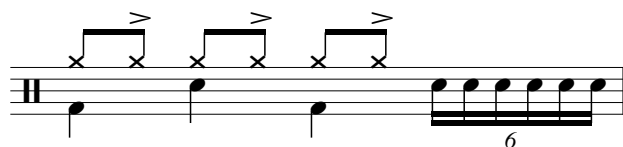

5 minutes 45