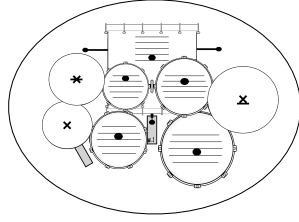

WebDrummer

UMBRELLA

(Travis Barker REMIX)
cover by T.

♩ = 87

Intro

4

9

Verse 1

12

17

Chorus

20

23

26

29

The musical score is written in 4/4 time with a tempo of 87 BPM. It consists of a single staff with a treble clef and a key signature of one flat (Bb). The score is divided into sections: Intro (measures 1-11), Verse 1 (measures 12-19), and Chorus (measures 20-29). The notation includes various rhythmic patterns, such as eighth and sixteenth notes, and rests, with 'x' and 'o' symbols indicating where to place the drumsticks on the drum set.