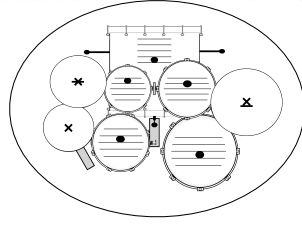

WebDrummer MAN OF THE WOODS

JUSTIN TIMBERLAKE

ALBUM

Sauce

♩ = 115

rythme

break

Higher higher

♩ = 92

Breeze off the pond

♩ = 105